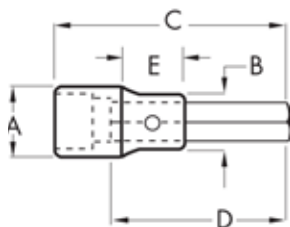

SCREWDRIVER Bit Sockets 3/8" DRIVE

Item No.	Bit Size	Drive End (inch) A	Nose Dia. (inch) B	Overall Length (inch) C	Bit Length (inch) D	Length to Shoulder E	Weight (lbs)
80464	4 mm Slotted	0.688	0.590	1.653	0.984	0.551	0.096
80465	5 mm Slotted	0.688	0.590	1.653	0.984	0.551	0.096
80466	6 mm Slotted	0.688	0.590	1.653	0.984	0.551	0.096
80467	#1 Phillips	0.688	0.590	1.653	0.984	0.551	0.096
80468	#2 Phillips	0.688	0.590	1.653	0.984	0.551	0.096
80469	#3 Phillips	0.688	0.590	1.653	0.984	0.551	0.096
80470	#2 Pozidriv®	0.688	0.590	1.653	0.984	0.551	0.096

HEX Bit Sockets 1/2" DRIVE

Item No.	Bit Size	Drive End (inch) A	Nose Dia. (inch) B	Overall Length (inch) C	Bit Length (inch) D	Length to Shoulder E	Weight (lbs)
80651	5/16"	0.944	0.665	2.480	1.490	0.787	0.206
80652	3/8"	0.944	0.700	2.480	1.490	0.787	0.233
80653	7/16"	0.944	0.748	2.480	1.490	0.787	0.244
80654	1/2"	0.944	0.944	2.480	1.490	0.000	0.277
80655	9/16"	1.023	1.023	2.480	1.490	0.000	0.334
80656	5/8"	1.023	1.023	2.480	1.490	0.000	0.343
80657	3/4"	1.102	1.102	2.480	1.490	0.000	0.437
80658	6 mm	0.944	0.665	2.480	1.490	0.787	0.204
80659	8 mm	0.944	0.665	2.480	1.490	0.787	0.206
80660	10 mm	0.944	0.748	2.480	1.490	0.787	0.237
80661	12 mm	0.944	0.944	2.480	1.490	0.000	0.290
80662	14 mm	1.023	1.023	2.480	1.490	0.000	0.352
80663	17 mm	1.102	1.102	2.480	1.490	0.000	0.426
80664	19 mm	1.102	1.102	2.480	1.490	0.000	0.437