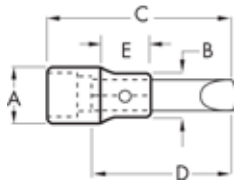

SCREWDRIVER Bit Sockets 3/8" DRIVE

Item No.	Bit Size	Drive End (inch) A	Nose Dia. (inch) B	Overall Length (inch) C	Bit Length (inch) D	Length to Shoulder E	Weight (lbs)
80464	4 mm Slotted	0.688	0.590	1.653	0.984	0.551	0.096
80465	5 mm Slotted	0.688	0.590	1.653	0.984	0.551	0.096
80466	6 mm Slotted	0.688	0.590	1.653	0.984	0.551	0.096
80467	#1 Phillips	0.688	0.590	1.653	0.984	0.551	0.096
80468	#2 Phillips	0.688	0.590	1.653	0.984	0.551	0.096
80469	#3 Phillips	0.688	0.590	1.653	0.984	0.551	0.096
80470	#2 Pozidriv®	0.688	0.590	1.653	0.984	0.551	0.096

HEX Bit Sockets 1/2" DRIVE

Item No.	Bit Size	Drive End (inch) A	Nose Dia. (inch) B	Overall Length (inch) C	Bit Length (inch) D	Length to Shoulder E	Weight (lbs)
80651	5/16"	0.944	0.665	2.480	1.490	0.787	0.206
80652	3/8"	0.944	0.700	2.480	1.490	0.787	0.233
80653	7/16"	0.944	0.748	2.480	1.490	0.787	0.244
80654	1/2"	0.944	0.944	2.480	1.490	0.000	0.277
80655	9/16"	1.023	1.023	2.480	1.490	0.000	0.334
80656	5/8"	1.023	1.023	2.480	1.490	0.000	0.343
80657	3/4"	1.102	1.102	2.480	1.490	0.000	0.437
80658	6 mm	0.944	0.665	2.480	1.490	0.787	0.204
80659	8 mm	0.944	0.665	2.480	1.490	0.787	0.206
80660	10 mm	0.944	0.748	2.480	1.490	0.787	0.237
80661	12 mm	0.944	0.944	2.480	1.490	0.000	0.290
80662	14 mm	1.023	1.023	2.480	1.490	0.000	0.352
80663	17 mm	1.102	1.102	2.480	1.490	0.000	0.426
80664	19 mm	1.102	1.102	2.480	1.490	0.000	0.437